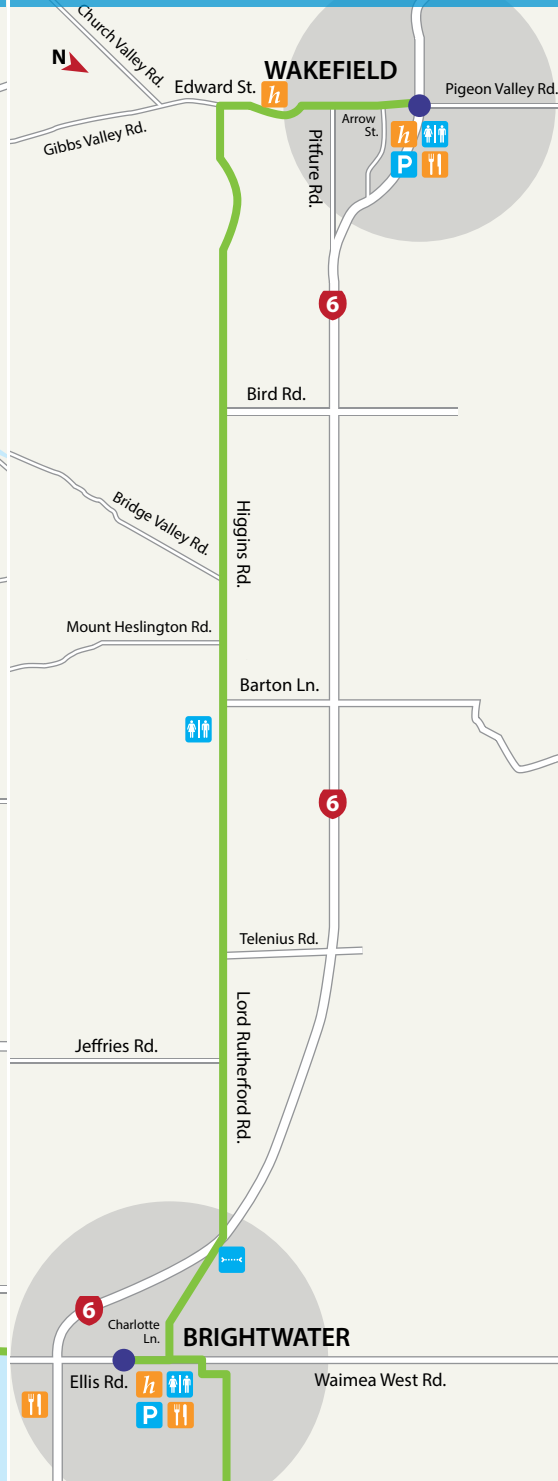

Nelson – Richmond 11km
Grade 1

Richmond – Brightwater 10km
Grade 1

Brightwater – Wakefield 8km
Grade 1

Tasman's Great Taste Trail
Section Maps

Tasman's Great Taste Trail

Sample the rich bounty of Tasman District whilst exploring one of NZ's most beautiful regions

For detailed trail info go to:
www.heartofbiking.org.nz
www.get-moving.org.nz

Richmond – Rabbit Island 15km
Grade 1

Rabbit Island – Mapua/Tasman 18km
Grade 1

For Ferry timetable go to www.heartofbiking.org.nz

Tasman – Motueka 15km
Grade 1-2

Motueka – Kaiteriteri 16km
Grade 1-2