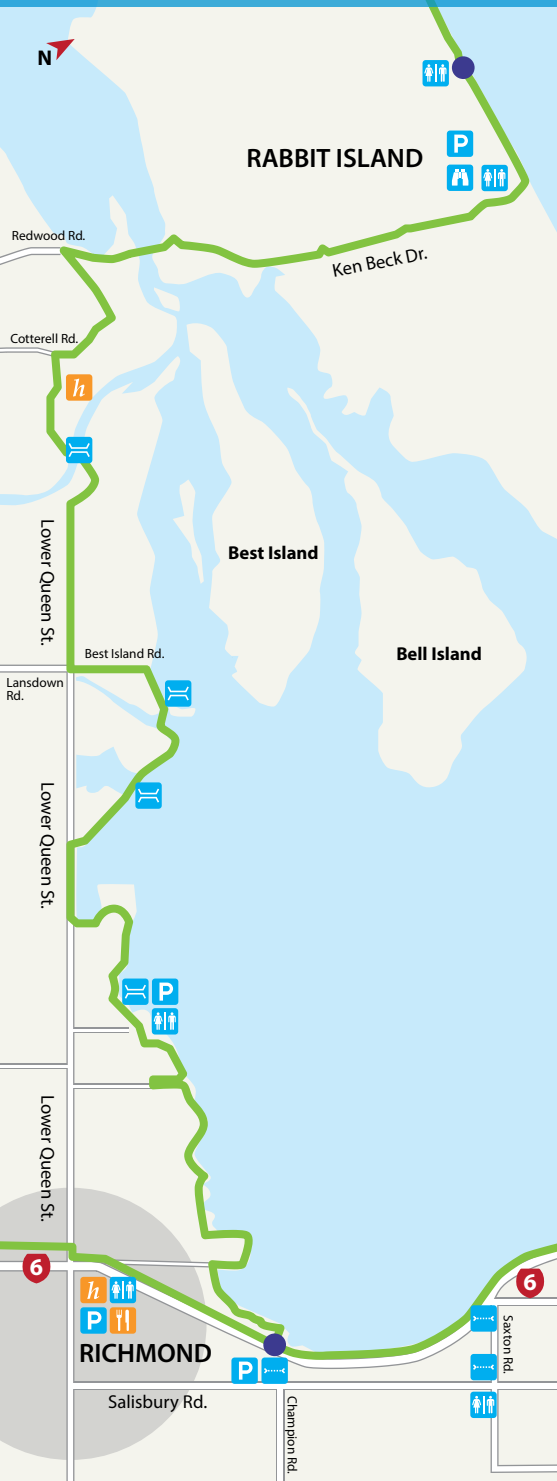

Nelson – Richmond 11km
Grade 1

Richmond – Brightwater 10km
Grade 1

Brightwater – Wakefield 8km
Grade 1

Tasman's Great Taste Trail
Section Maps

Tasman's Great Taste Trail

Sample the rich bounty of Tasman District whilst exploring one of NZ's most beautiful regions

For detailed trail info go to:
www.heartofbiking.org.nz
www.get-moving.org.nz

Richmond – Rabbit Island 15km
Grade 1

Rabbit Island – Mapua/Tasman 18km
Grade 1

For Ferry timetable go to www.heartofbiking.org.nz

Tasman – Motueka 15km
Grade 1-2

Motueka – Kaiteriteri 16km
Grade 1-2