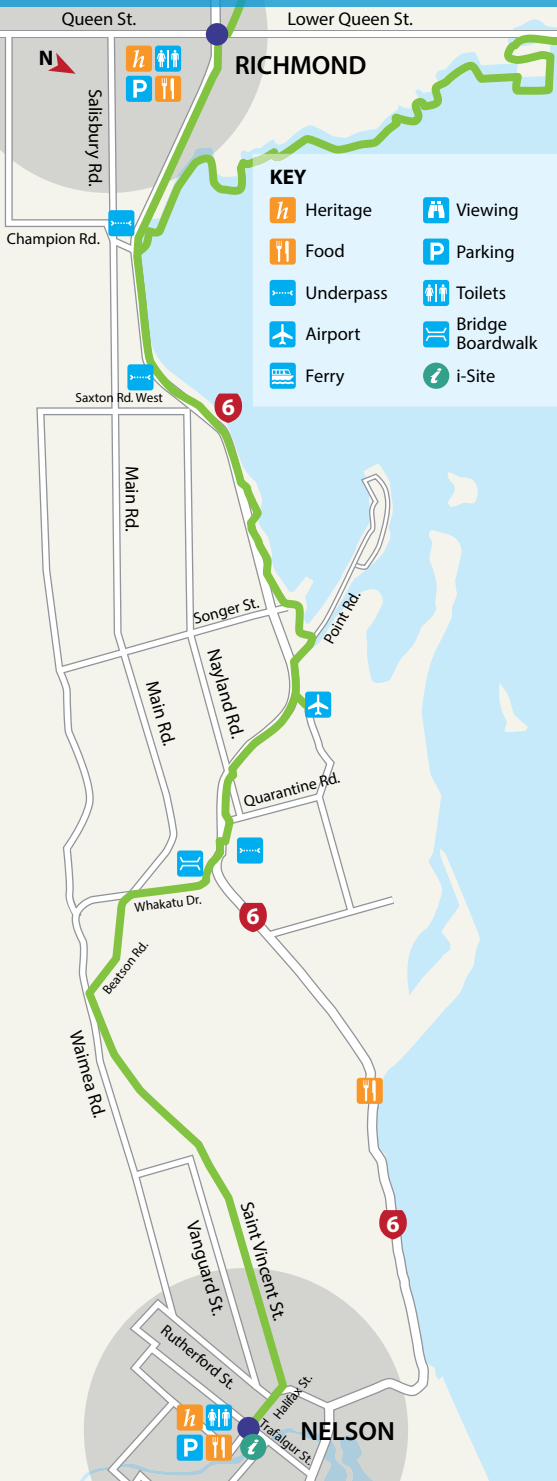

Nelson – Richmond 11km
Grade 1

Richmond – Brightwater 10km
Grade 1

Brightwater – Wakefield 8km
Grade 1

Tasman's Great Taste Trail
Section Maps

Tasman's Great Taste Trail

Sample the rich bounty of Tasman District whilst exploring one of NZ's most beautiful regions

For detailed trail info go to:
www.heartofbiking.org.nz
www.get-moving.org.nz

Richmond – Rabbit Island 15km
Grade 1

Rabbit Island – Mapua/Tasman 18km
Grade 1

For Ferry timetable go to www.heartofbiking.org.nz

Tasman – Motueka 15km
Grade 1-2

Motueka – Kaiteriteri 16km
Grade 1-2