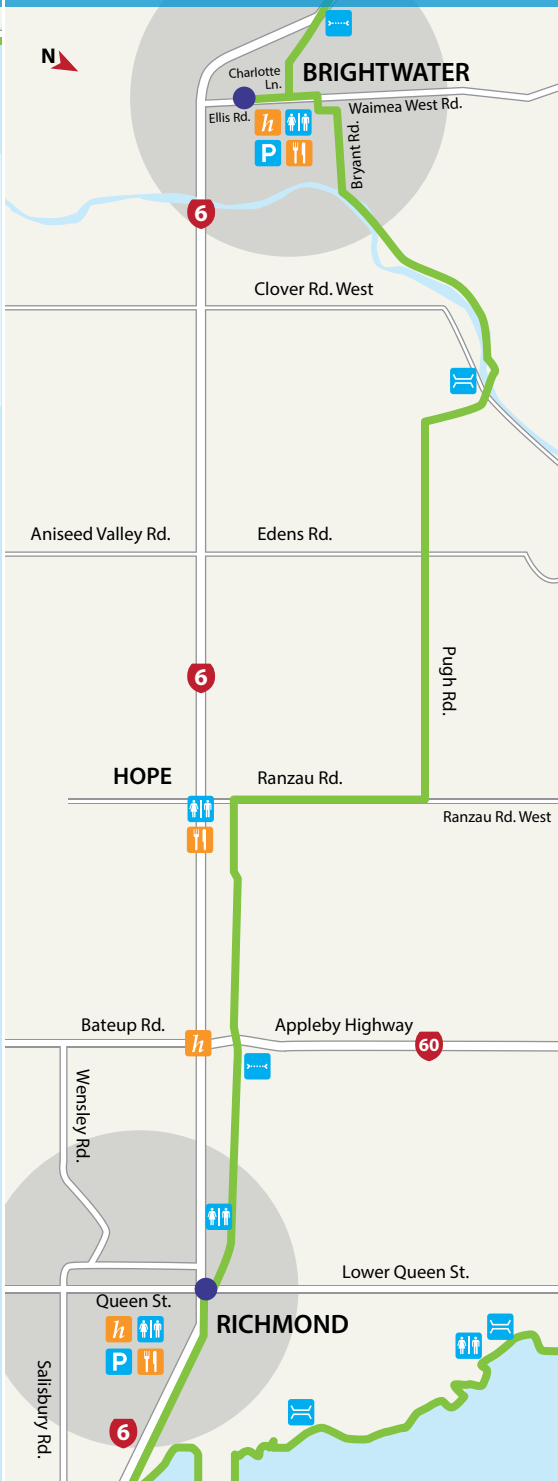

Nelson – Richmond 11km
Grade 1

Richmond – Brightwater 10km
Grade 1

Brightwater – Wakefield 8km
Grade 1

Tasman's Great Taste Trail
Section Maps

Tasman's Great Taste Trail

Sample the rich bounty of Tasman District whilst exploring one of NZ's most beautiful regions

For detailed trail info go to:
www.heartofbiking.org.nz
www.get-moving.org.nz

Richmond – Rabbit Island 15km
Grade 1

Rabbit Island – Mapua/Tasman 18km
Grade 1

For Ferry timetable go to www.heartofbiking.org.nz

Tasman – Motueka 15km
Grade 1-2

Motueka – Kaiteriteri 16km
Grade 1-2